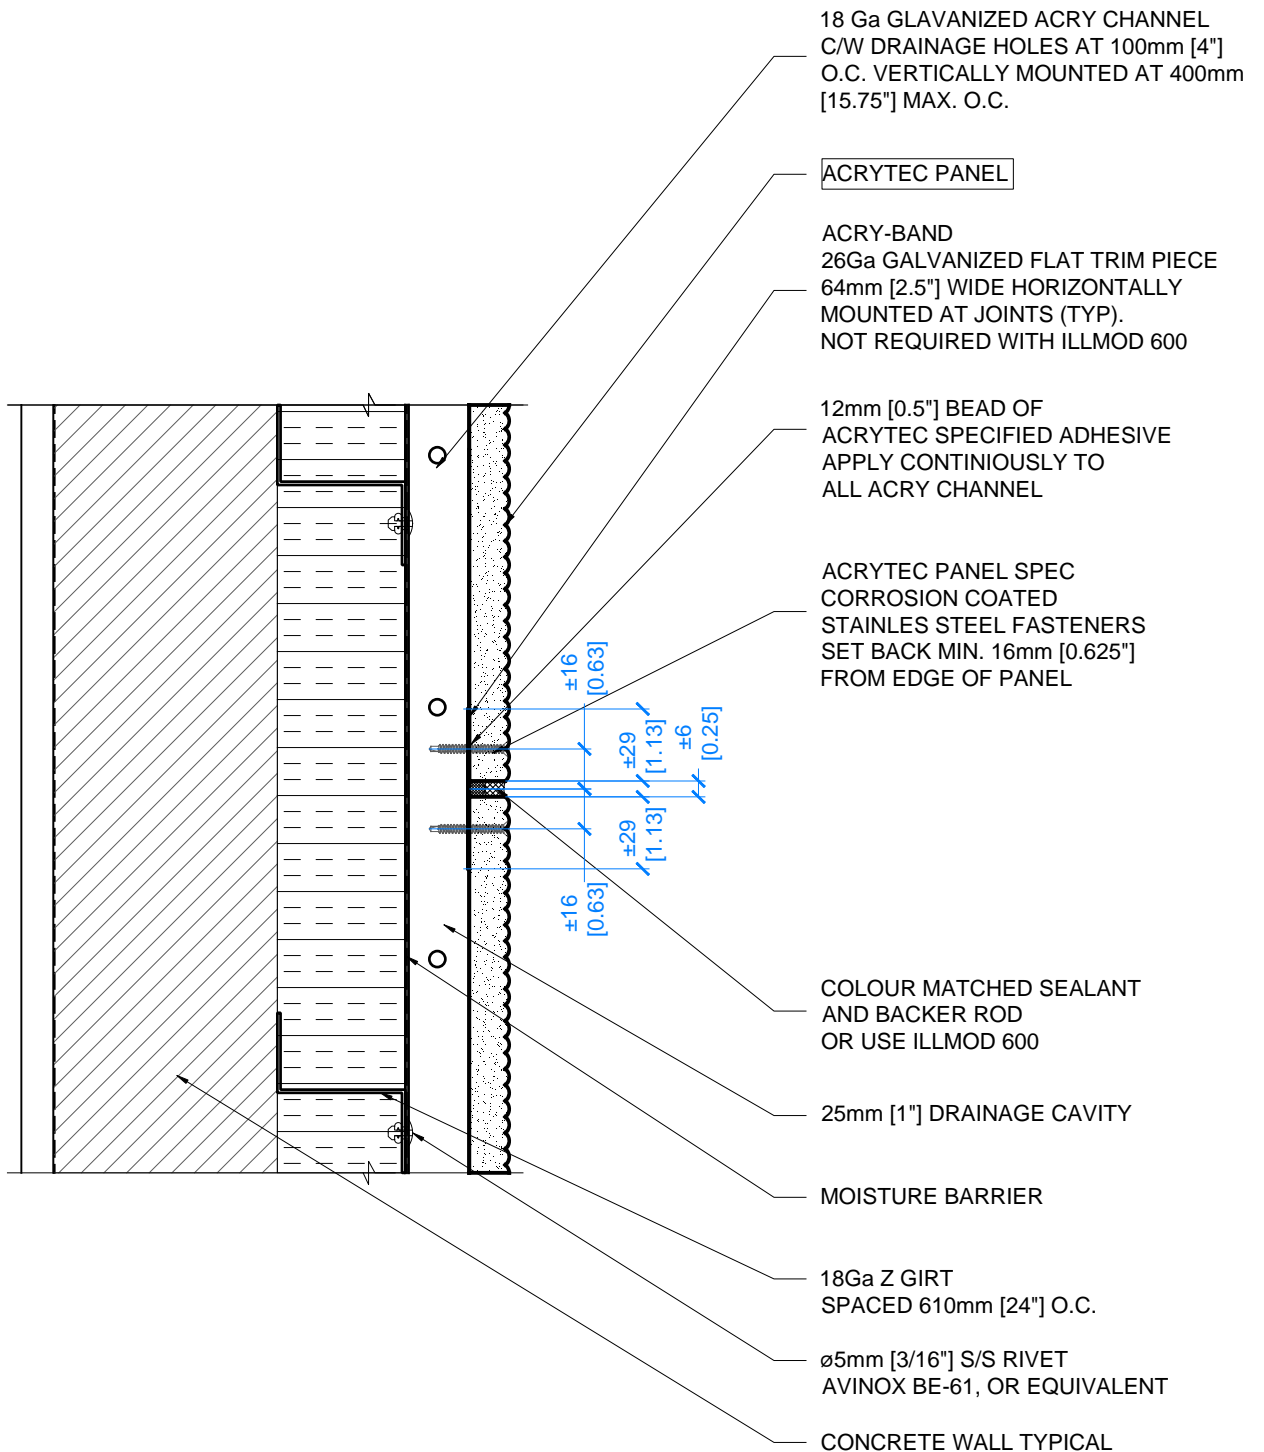

INTERIOR

40 Gaudaur Road, Unit 1
Woodbridge, Ontario, Canada, L4L 4S6
T: 905.326.3749 | F: 905.326.2732
Toll: 1.800.316.9430 | www.acrytecpanel.com

EXISTING WALL NC-25 INSULATED HORIZONTAL BUTT JOINT

SCALE: N/A

D-13