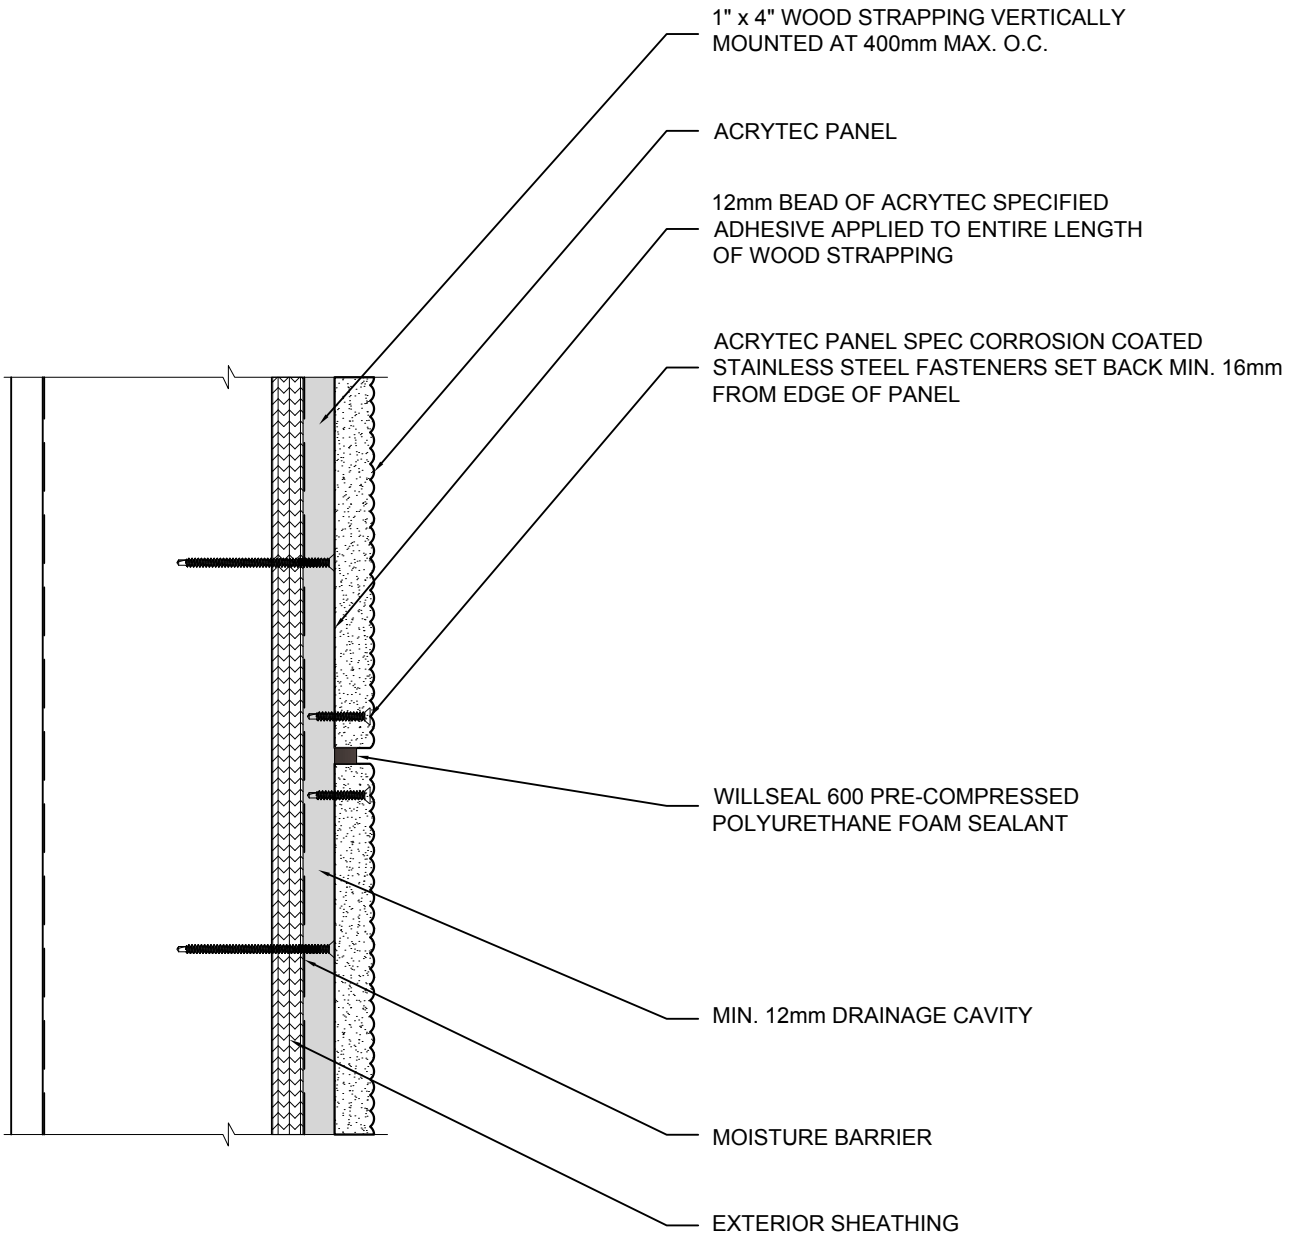

INTERIOR

40 Gaudaur Road, Unit 1
Woodbridge, Ontario, Canada, L4L 4S6
T: 905.326.3749 | F: 905.326.2732
Toll: 1.800.316.9430 | www.acrytecpanel.com

HORIZONTAL EXPANSION JOINT TYPICAL

DW-14