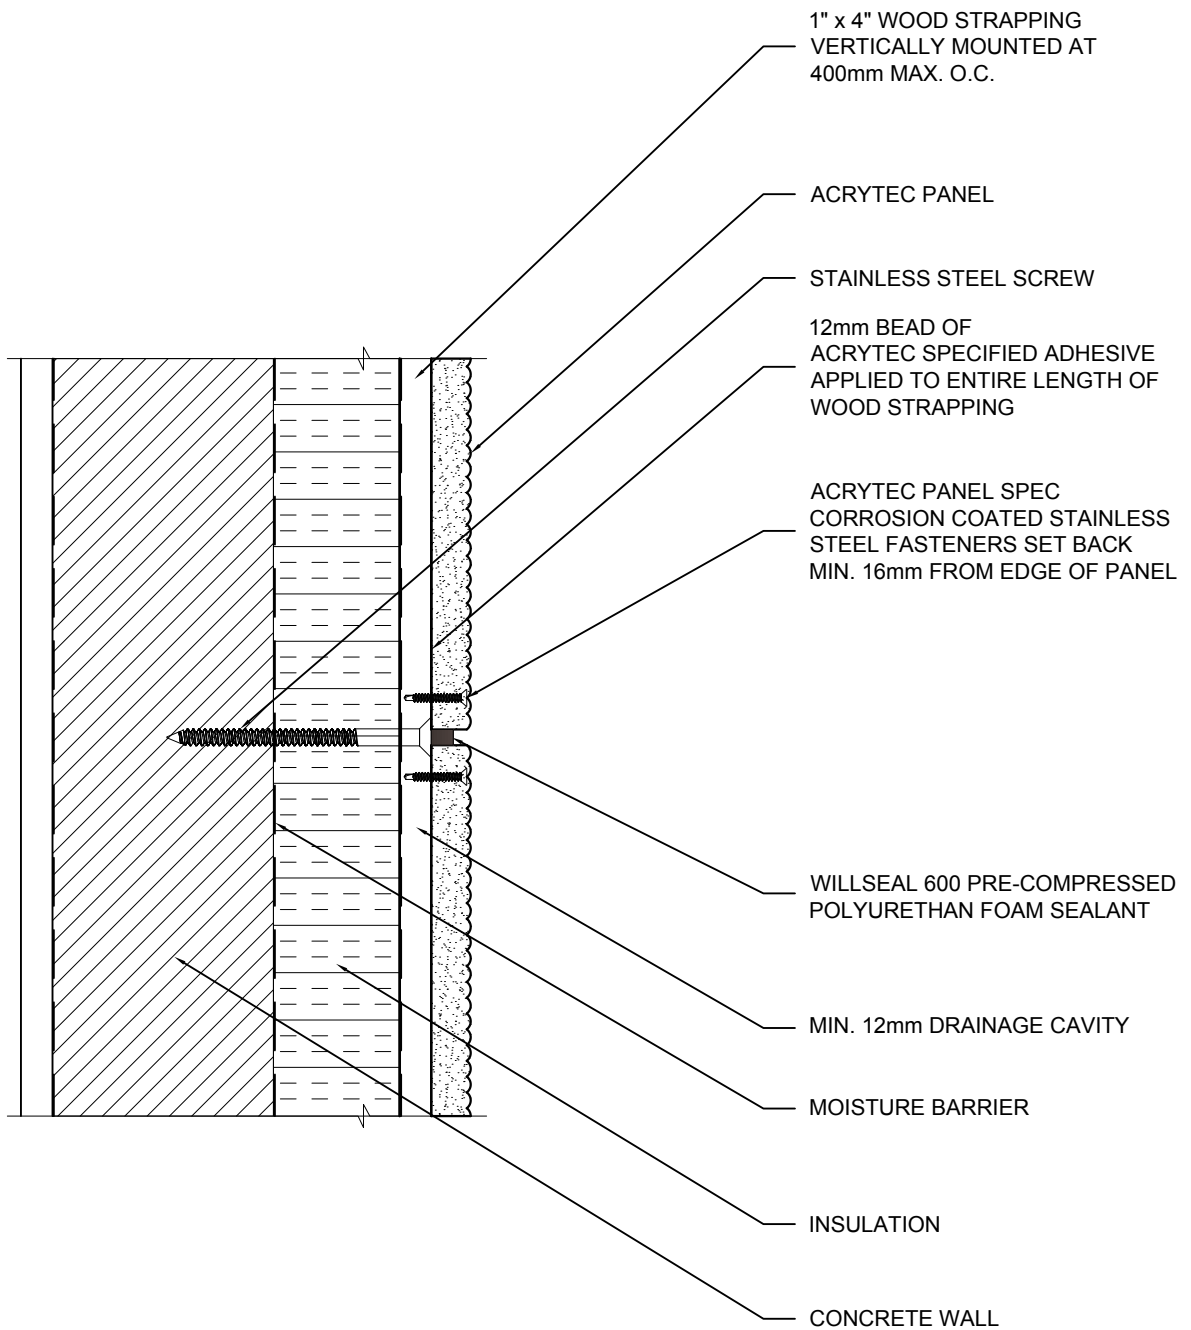

INTERIOR

40 Gaudaur Road, Unit 1
Woodbridge, Ontario, Canada, L4L 4S6
T: 905.326.3749 | F: 905.326.2732
Toll: 1.800.316.9430 | www.acrytecpanel.com

EXISTING WALL INSULATED HORIZONTAL BUTT JOINT

SCALE: N/A