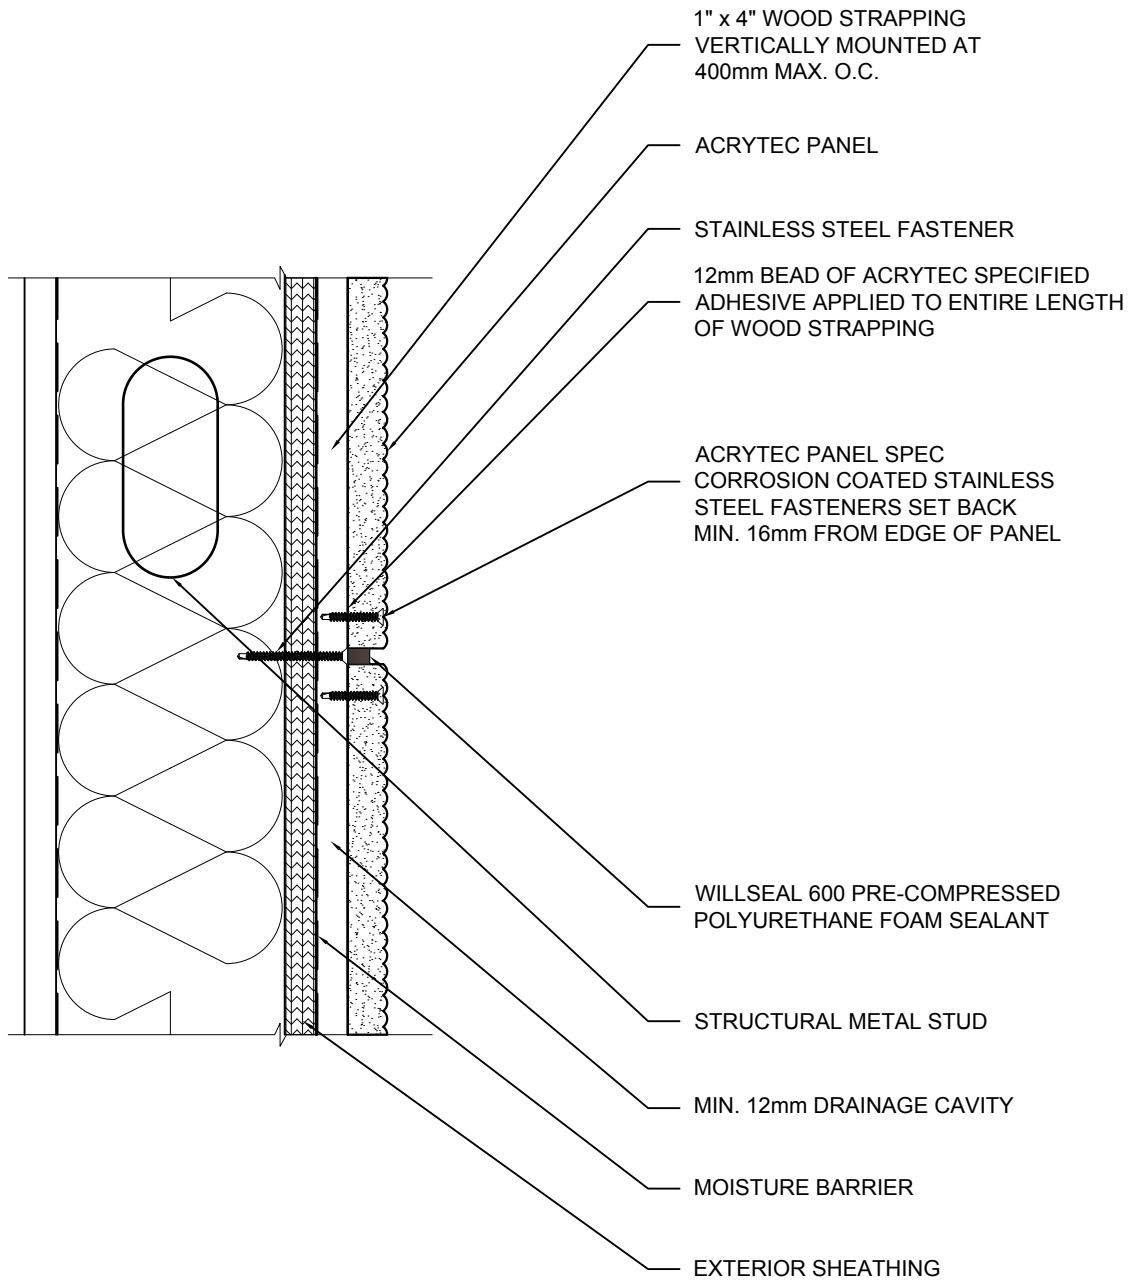

INTERIOR

40 Gaudaur Road, Unit 1
Woodbridge, Ontario, Canada, L4L 4S6
T: 905.326.3749 | F: 905.326.2732
Toll: 1.800.316.9430 | www.acrytecpanel.com

EXISTING WALL METAL FRAMING HORIZONTAL BUTT JOINT

SCALE: N/A

DW-11